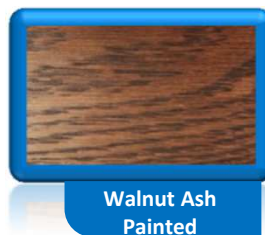

BASIC WOOD'S FINISHES