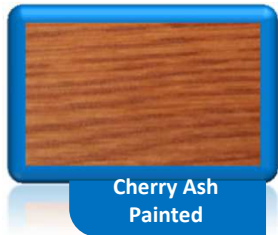

BASIC WOOD'S FINISHES