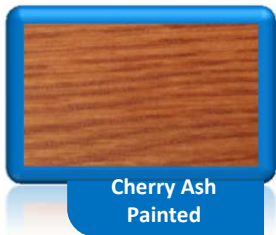

BASIC WOOD'S FINISHES